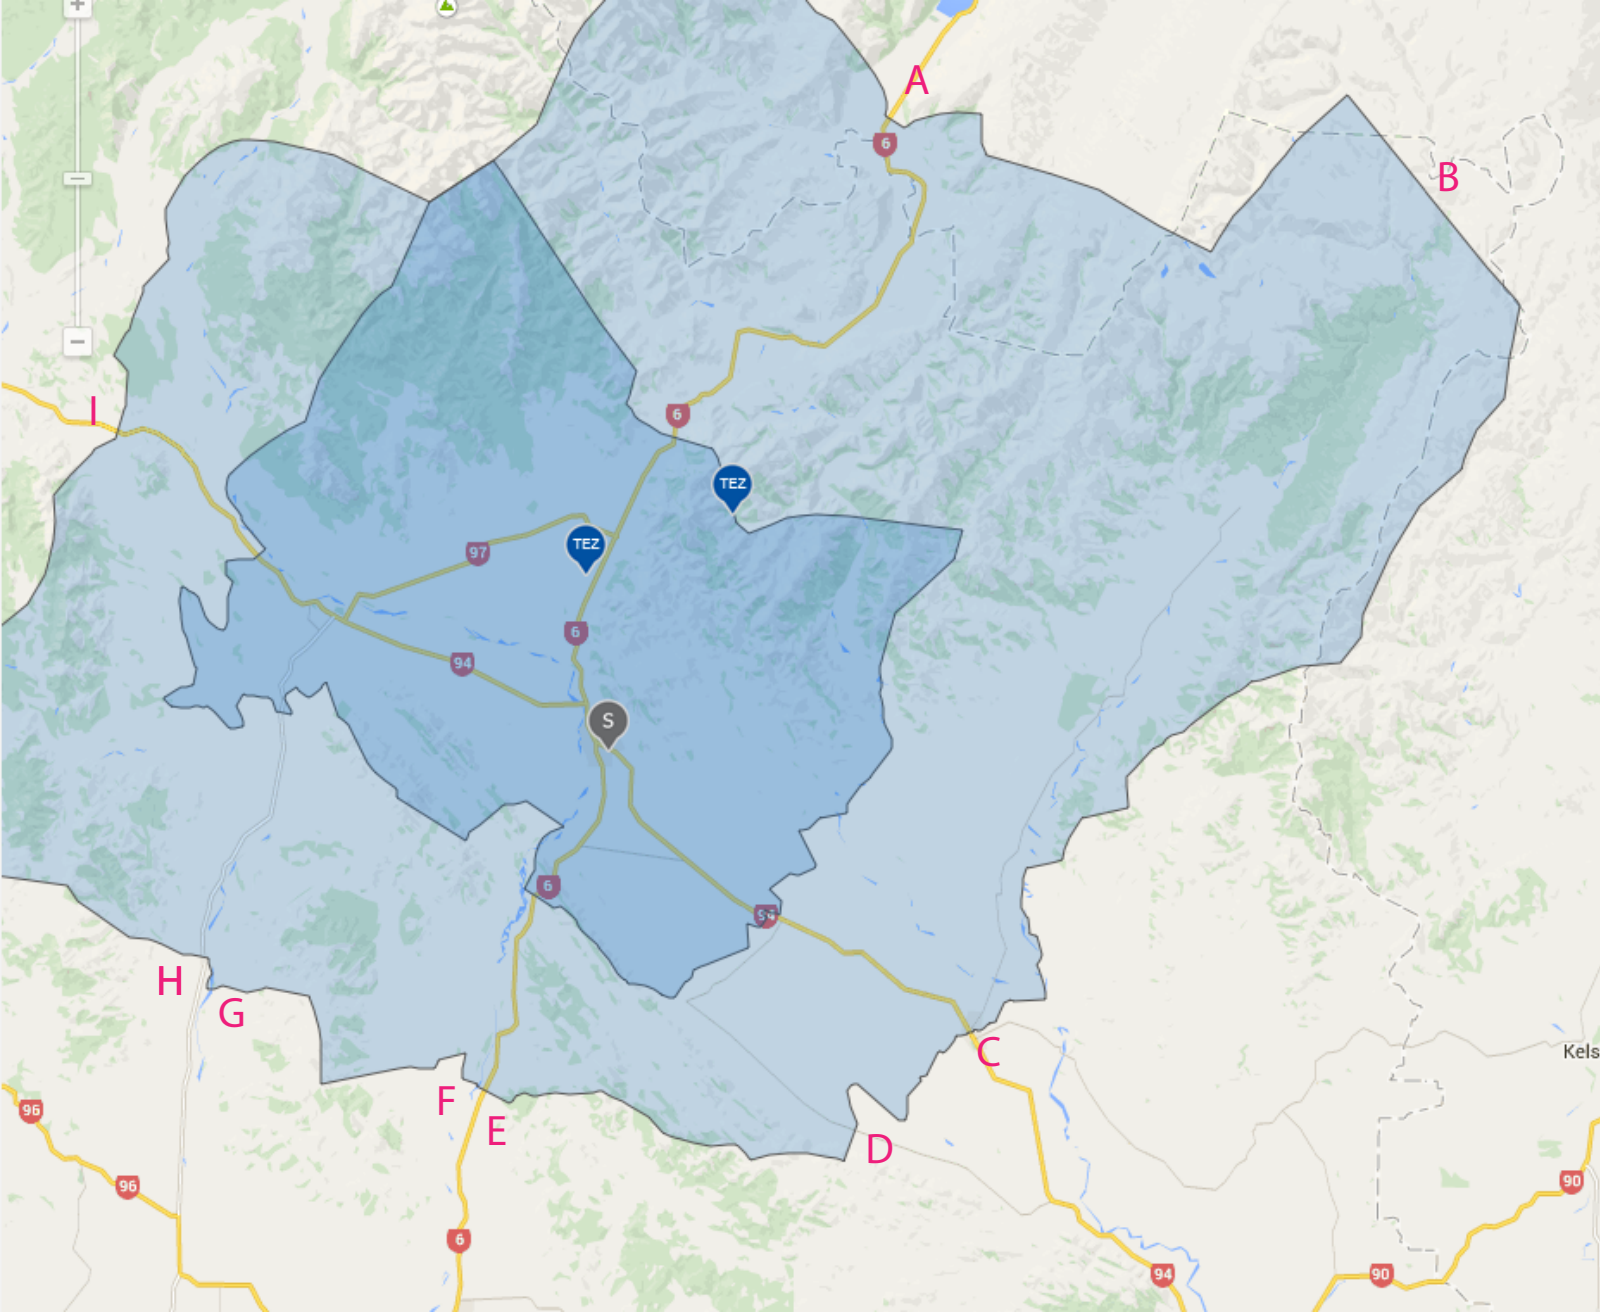

TEZ map for Northern Southland College

Legend

- A Garston township
- B End of Waikaia Valley
- C Riversdale township
- D Waimea Valley Road at Nine Mile Road
- E 359 Dipton-Winton Hwy (SH6)
- F S Hillend-Dipton Rd, 1km north of Dipton Bush Road
- G 1890 Avondale Road
- H 1615 Wreys Bush Mossburn Road
- I Te Anau-Mossburn Hwy at Chewings Rd

Note

Light blue shaded area describes TEZ for Yr 9 to 15
Darker blue shaded area describes TEZ for Yrs 7 and 8